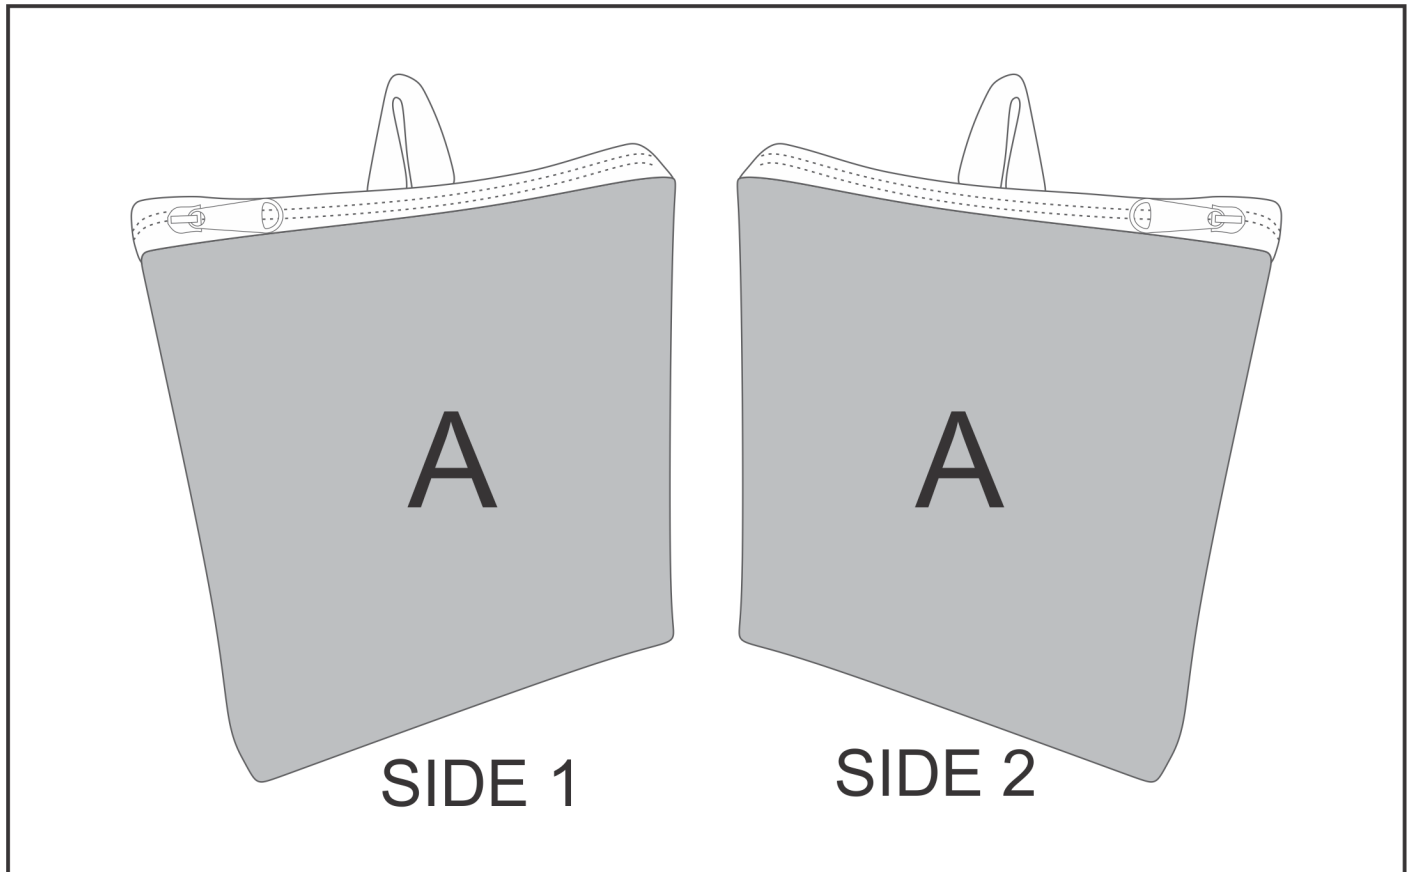

### Need to know:

- Includes 1-Position Sublimation (setup fees apply)
- **Please Note: We cannot guarantee 100% logo Alignment on all Brandable Panels.**

#### **Position A**

1. Custom Sublimation A (CPSUB-A)  
Full Colour  
Size: 170mm wide x 340mm high